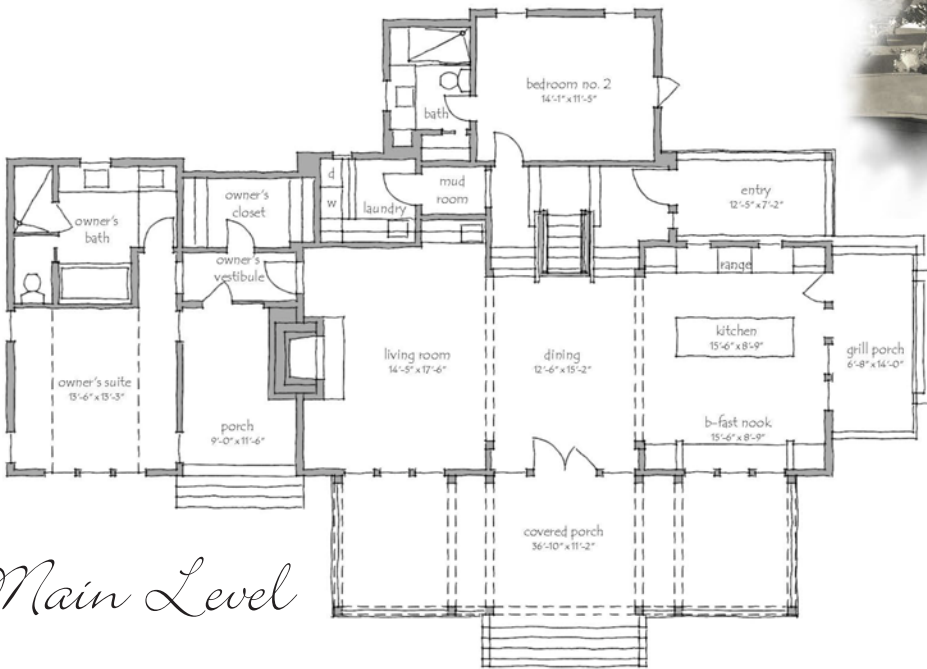

The Russell Cabins *at The Ridge*

MASTER'S CABIN JONATHAN TORODE

Featuring

- Four bedrooms and five full bathrooms
- Owner's suite and guest suite on main level
- Upper level features two guest suites, rec room, and bonus/bunk room
- Expansive open kitchen-dining-living area with fabulous lake views
- 2,762 sq. ft. of conditioned space
- 700 sq. ft. of porches

Architect: Jonathan Torode

Builder: Classic Homes

For additional information about Russell Cabins at The Ridge or other Russell Lands On Lake Martin neighborhoods, call 256.215.7011 or visit RussellLandsOnLakeMartin.com.

Upper Level

Street Side Elevation

Lakeside Elevation

Main Level

MASTER'S CABIN ~ JONATHAN TORODE

2,762 sq. ft. conditioned ~ 700 sq. ft. porches
all square footages and dimensions are approximate