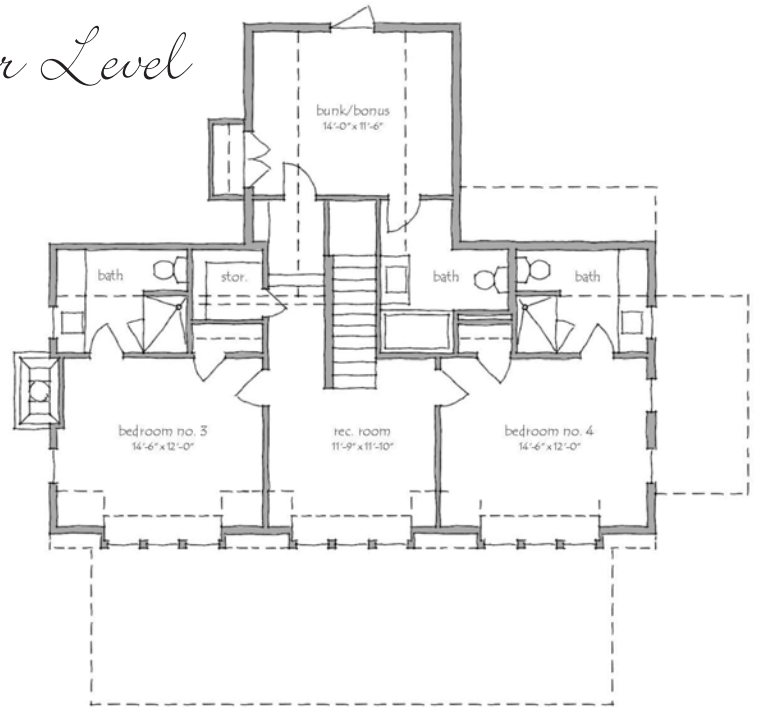

The Russell Cabins *at The Ridge*

MASTER'S CABIN JONATHAN TORODE

Featuring

- Four bedrooms and five full bathrooms
- Owner's suite and guest suite on main level
- Upper level features two guest suites, rec room, and bonus/bunk room
- Expansive open kitchen-dining-living area with fabulous lake views
- 2,762 sq. ft. of conditioned space
- 700 sq. ft. of porches

Architect: Jonathan Torode

Builder: Classic Homes

For additional information about Russell Cabins at The Ridge or other Russell Lands On Lake Martin neighborhoods, call 256.215.7011 or visit RussellLandsOnLakeMartin.com.

Upper Level

Street Side Elevation

Lakeside Elevation

Main Level

MASTER'S CABIN ~ JONATHAN TORODE

2,762 sq. ft. conditioned ~ 700 sq. ft. porches
all square footages and dimensions are approximate