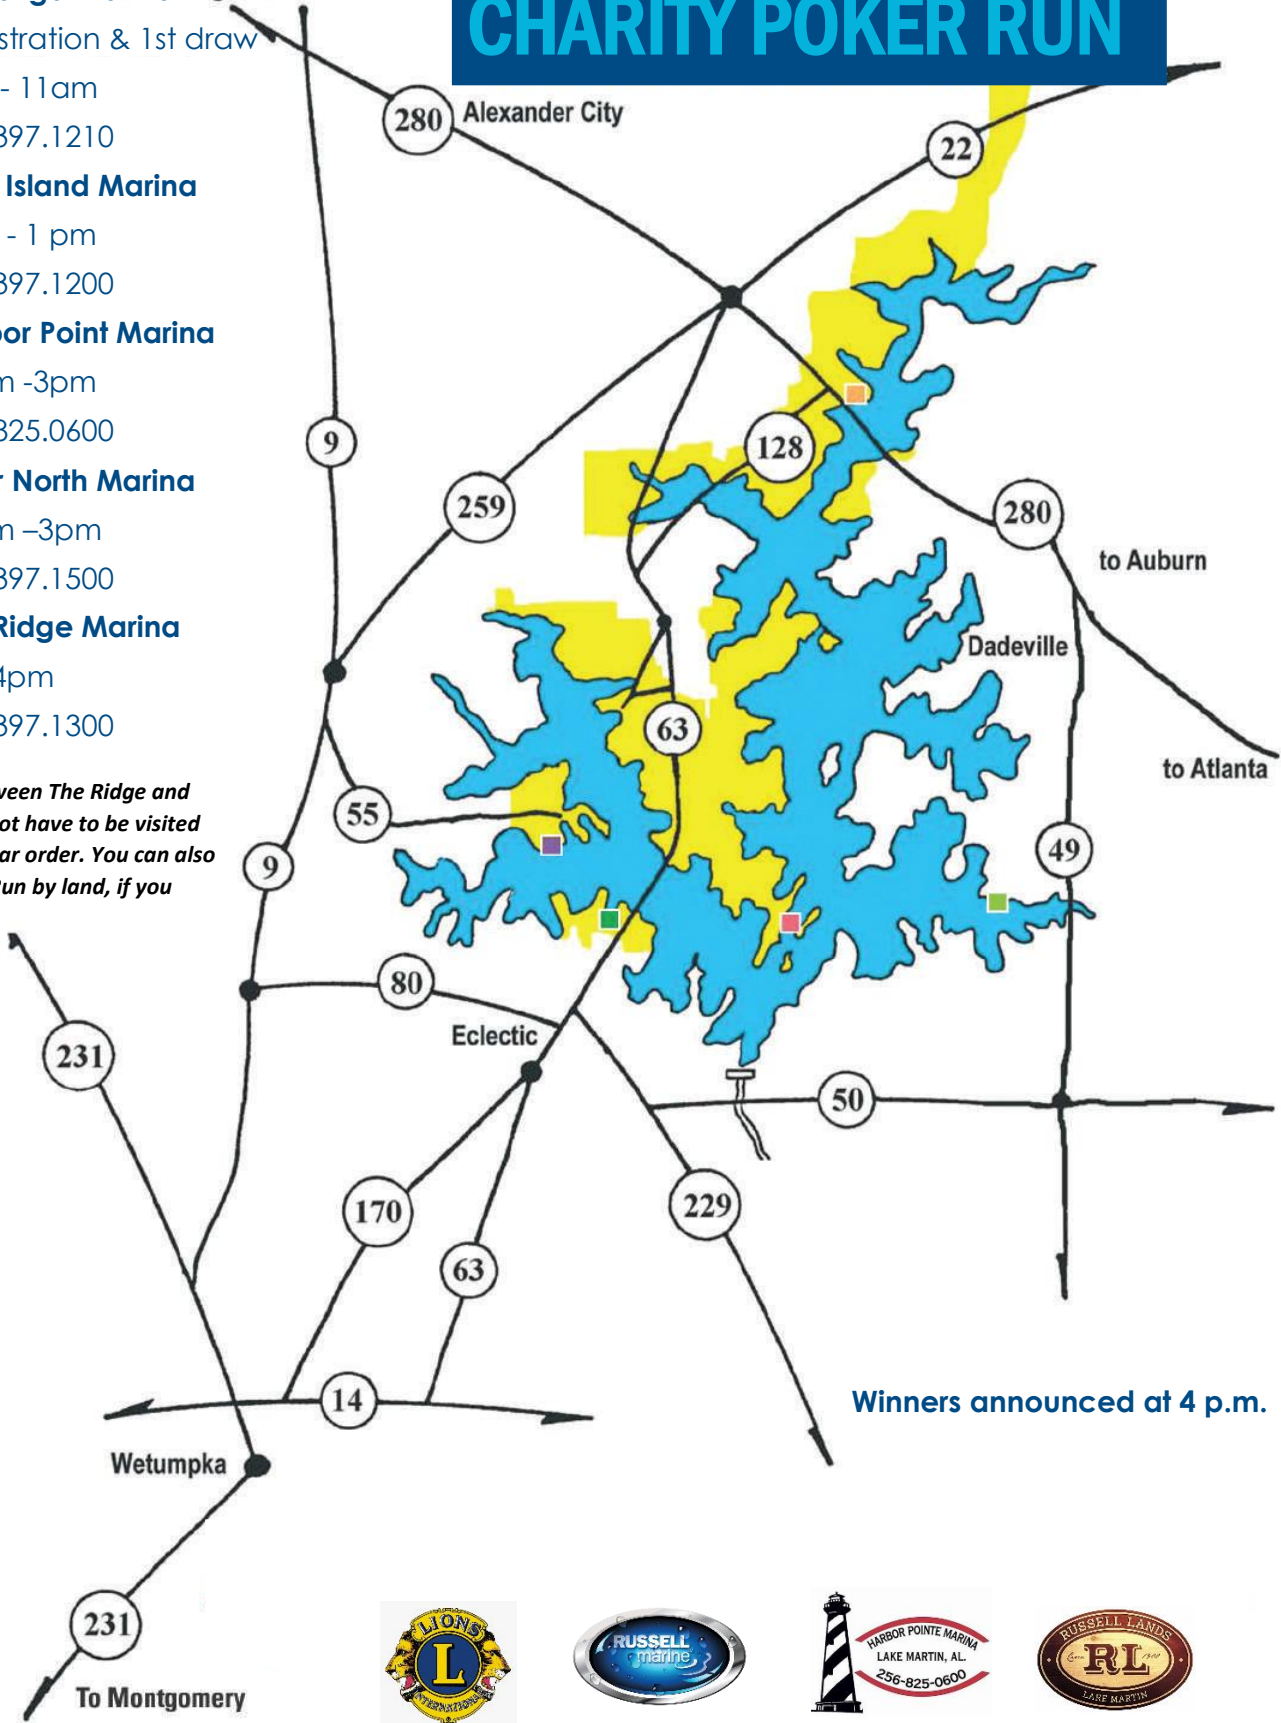

2023 20th Annual

LIONS LAKE MARTIN CHARITY POKER RUN

OFFICIAL RULES AND INFORMATION July 15, 2023

You must be 18 years or older to enter. Participants under 18 may enter with a parent or guardian.

You will pick up a card from the following locations at the indicated times. You must pick up your card before cutoff time at each location.

You must pick up your card before cutoff time at each location. Winners will be announced at The Ridge Marina at 4:00 p.m. Must be present to win.

Swapping or trading cards is strictly prohibited. Violators will be disqualified.

Please abide by the rules of the lake. Have a safe and FUN day!

2023 20th ANNUAL LIONS LAKE MARTIN CHARITY POKER RUN

Kowaliga Marina
Registration & 1st draw
8:30 - 11am
256.397.1210

Real Island Marina
9am - 1 pm
256.397.1200

Harbor Point Marina
10am -3pm
256.825.0600

River North Marina
11am -3pm
256.397.1500

The Ridge Marina
12 -4pm
256.397.1300

Locations between The Ridge and Kowaliga do not have to be visited in any particular order. You can also do the Poker Run by land, if you choose.