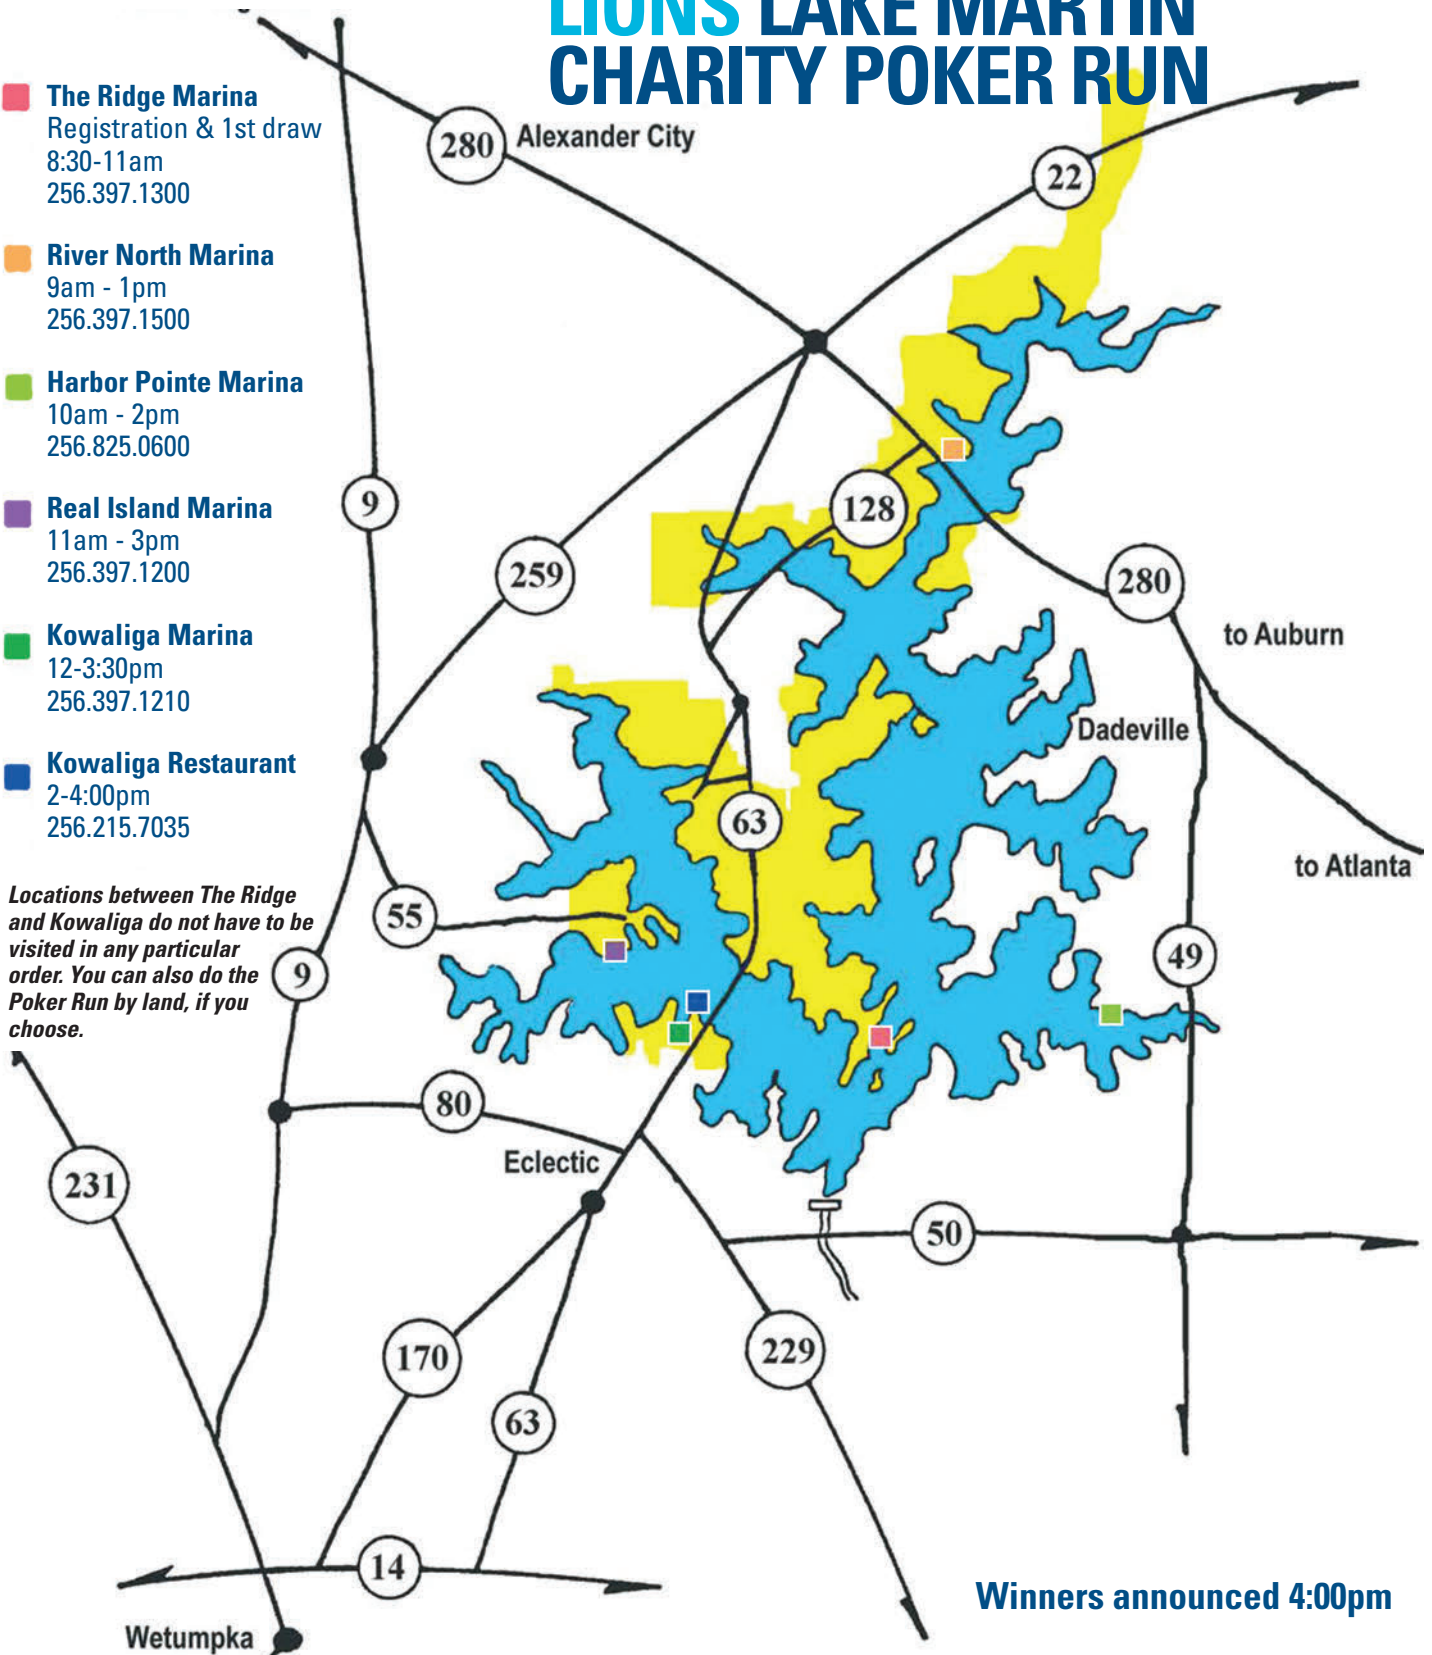

# 2018 15TH ANNUAL LIONS LAKE MARTIN CHARITY POKER RUN

**The Ridge Marina**  
Registration & 1st draw  
8:30-11am  
256.397.1300

**River North Marina**  
9am - 1pm  
256.397.1500

**Harbor Pointe Marina**  
10am - 2pm  
256.825.0600

**Real Island Marina**  
11am - 3pm  
256.397.1200

**Kowaliga Marina**  
12-3:30pm  
256.397.1210

**Kowaliga Restaurant**  
2-4:00pm  
256.215.7035

*Locations between The Ridge and Kowaliga do not have to be visited in any particular order. You can also do the Poker Run by land, if you choose.*

**Winners announced 4:00pm**

231

To Montgomery